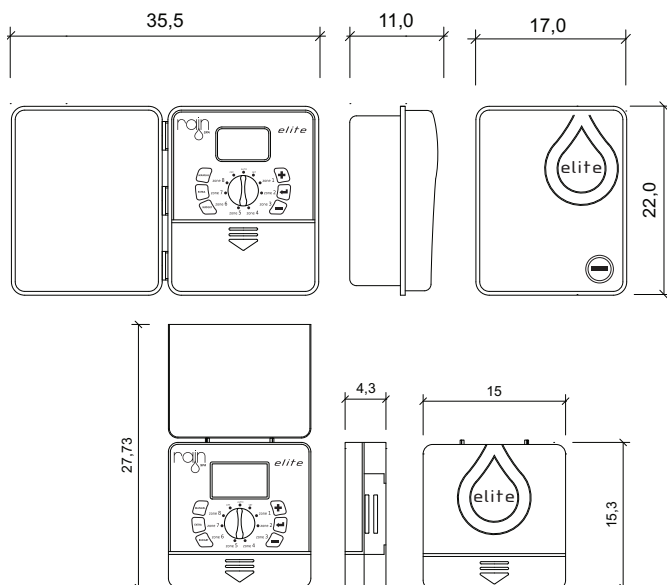

1. NEW PROGRAMING METOD

2. BATTERY COMPARTMENT

3. COVER

4. BACKLIT LCD SCREEN

Code	Models	Box Qt.y	Box - cm
200.4581410	ELITE 4 ZONES 9 VDC INDOOR	8	30x26x22
200.4581610	ELITE 6 ZONES 9 VDC INDOOR	8	30x26x22
200.4581810	ELITE 8 ZONES 9 VDC INDOOR	8	30x26x22
200.4581110	ELITE 10 ZONES 9 VDC INDOOR	8	30x26x22
200.4581340	ELITE 4 ZONES 9 VDC OUTDOOR	4	36x33x32
200.4581360	ELITE 6 ZONES 9 VDC OUTDOOR	4	36x33x32
200.4581380	ELITE 8 ZONES 9 VDC OUTDOOR	4	36x33x32
200.4581310	ELITE 10 ZONES 9 VDC OUTDOOR	4	36x33x32