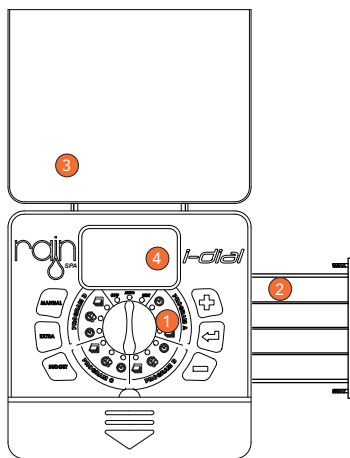

ELITE INDOOR/OUTDOOR

Controller 9 Vdc Latch

DESCRIPTION

ELITE is a new and unique controller 4-6-8-10 stations based on independent zone setting.

Each station has independent of start times, durations and frequencies and FERTILIZER settings.

If activated the FERTILIZER function generates an extra output for managing the fertilizing system.

It works on a percentage (from 0% to 90%) of the duration set on each zone.

Each station has 4 start times linked to an independent duration and an independent frequency.

9 VDC

TECHNICAL CHARACTERISTICS

- 4-6-8-10 stations
- Indoor & Outdoor version
- 9 VDC Latching version. 4 x 1.5V AA cells (not included)
- Independent program for each station
- 4 start times per each station
- Run Time from 1 to 240 minutes
- Fertilizer Output from 0% to 90% with 10% steps
- Watering Cycles per each station : from 4 per day, up to 1 every 15 days
- Next Start Time Visualization
- Water Budgeting Function. From 10% to 200%
- Rain Sensor Inlet, programmable per each station
- Freeze-Program Function (OFF)
- Wide backlit LCD display
- Low Battery Function
- Permanent Memory. It saves programs also when without power