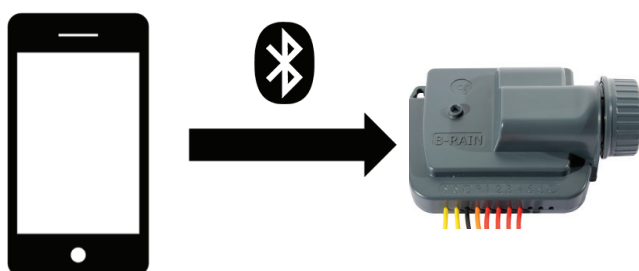

Code	Models	Box Qt.y	Box - cm
175.1000000	B-RAIN 1 - 1 ZONE (provided with latching solenoid)	8	30x26x22
175.2000000	B-RAIN 2 - 2 ZONES	n.a.	n.a.
175.4000000	B-RAIN 4 - 4 ZONES	n.a.	n.a.
175.6000000	B-RAIN 6 - 6 ZONES	n.a.	n.a.
175.1500900	B-RAIN 1 - 1 ZONE with electric valve RN 150 1" MxUN	5	30x26x22

B-RAIN 9VDC IP68

Battery Controller

DESCRIPTION

With an IP68 rating, B-Rain modules are designed for installation in a valve box. Available in 1, 2, 4 and 6 stations, they are easy to program with a Smartphone (iOS or Android).

TECHNICAL CHARACTERISTICS

- Bluetooth Low Energy Communication
- Rated IP68: 100% waterproof and fully submersible
- Waterproof and independant battery housing
- Can be installed indoor, outdoor or in available for function
- Start/Stop programmable function
- Non volatile memory will save programming in case of power failure
- 1 - 2 - 4 - 6 stations
- Master valve connection (Except for the B-RAIN 1)
- Rain sensor connection
- Bluetooth range: about 10 meters Electrical
- Works with 9V latching solenoid
- Maximum distance between the module and solenoid is 30 m with 1,5mm² wire size
- Dimensions: Width: 14cm Height: 5,5cm Depth: 9cm

APP B-RAIN

App

IOS

B-Rain is the new frontier of programming for your irrigation system!

With this free app, your iPhone / iPad / iPod touch becomes a control panel that allows you to real-time configure any irrigation program, comfortably from your hands. With the Bluetooth connection, you just have to get closer than 15 meters from the Controller B-RAIN, installed directly inside the valve box thanks to its robust and 100% waterproof body, to synchronize the scheduling of electric valves and of all other devices connected to your system.